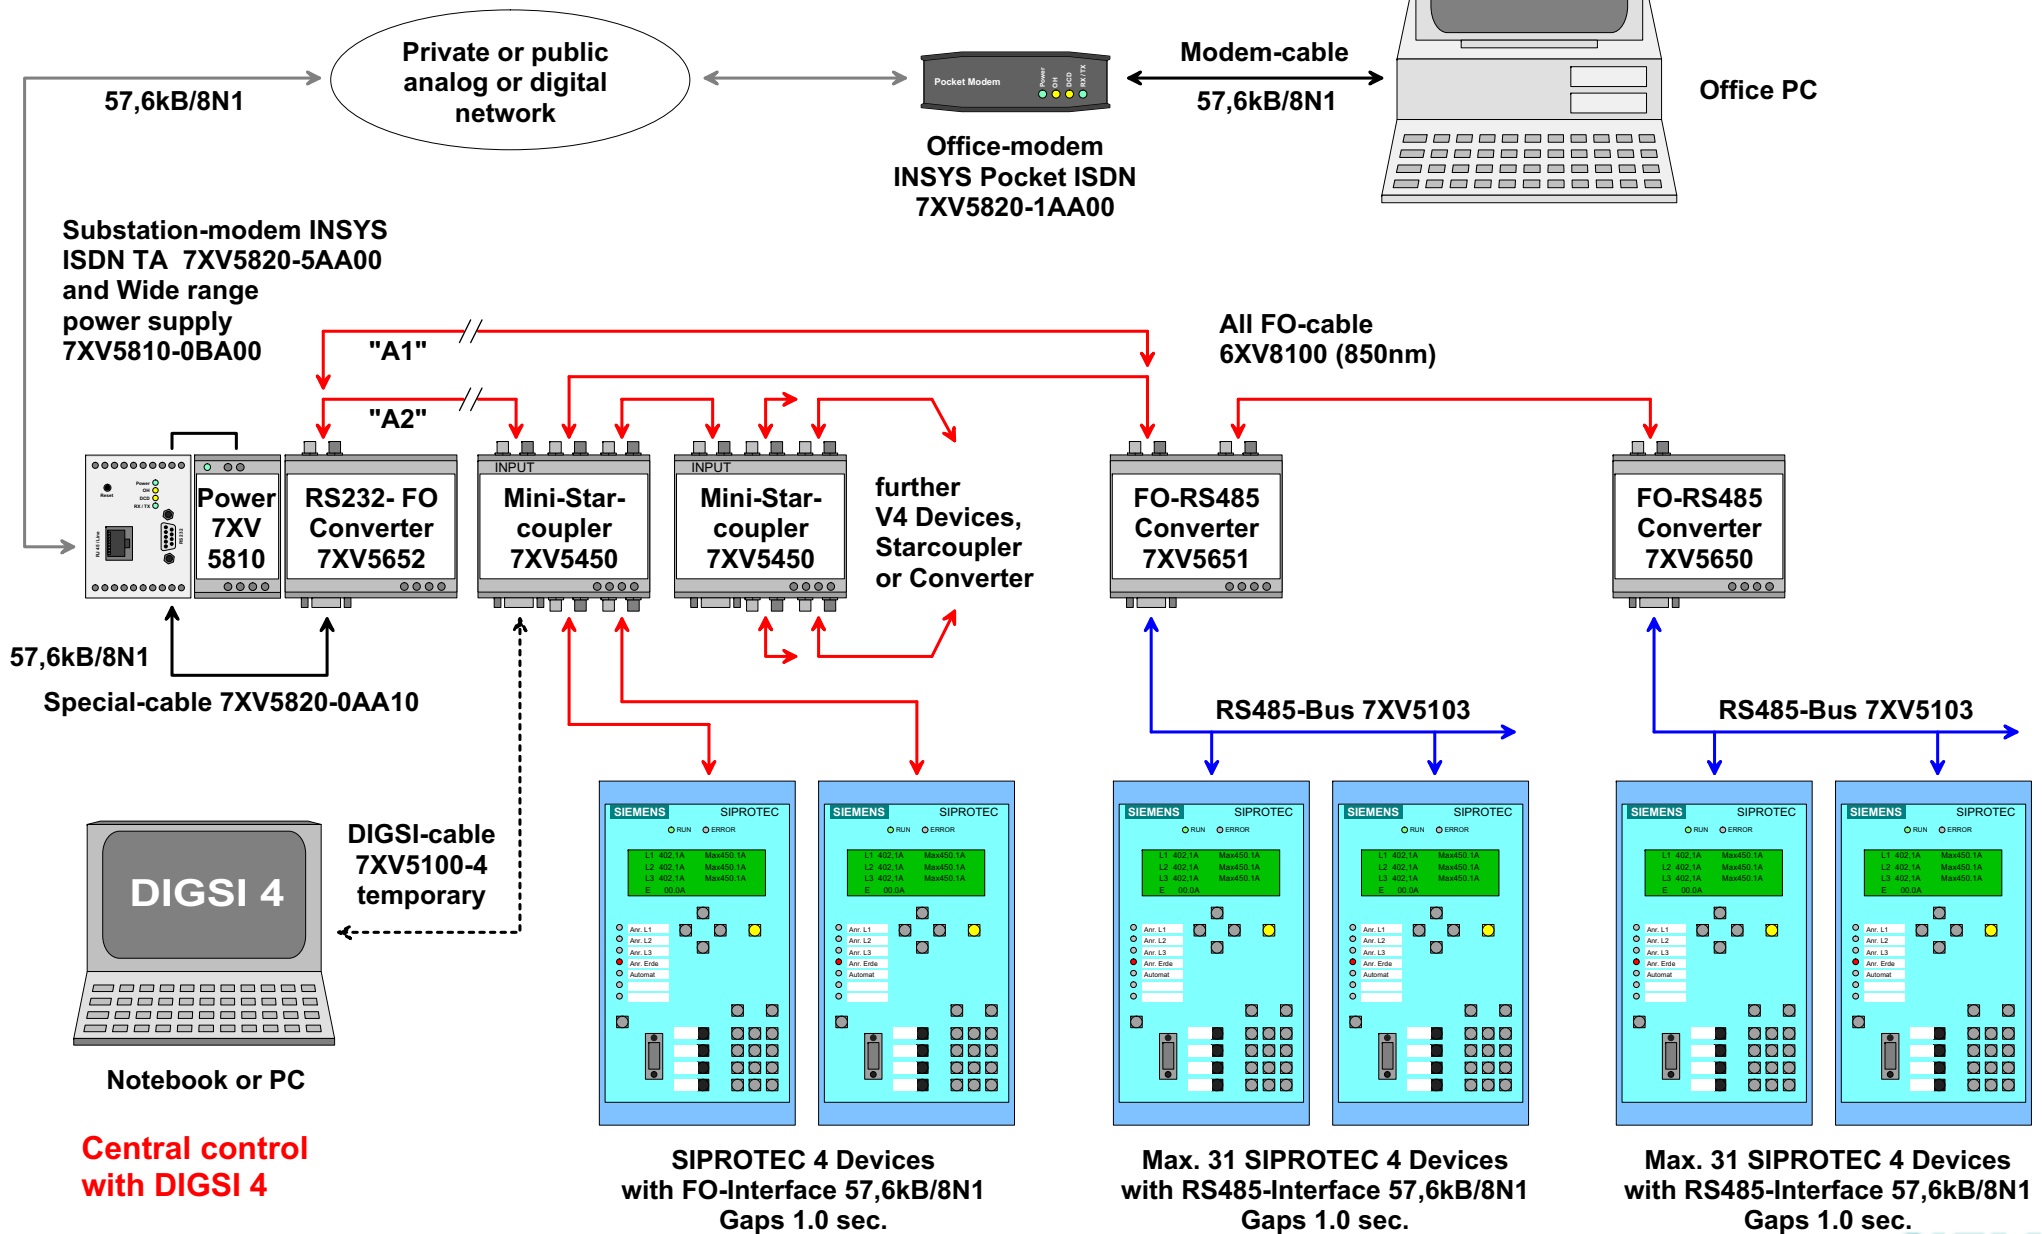

**Remote control SIPROTEC 4 Devices over INSYS Pocket 56k to INSYS Modem 56k, Mini-Starcoupler or RS485-Bus with DIGSI 4**

**Remote control with DIGSI 4**

**Central control with DIGSI 4**