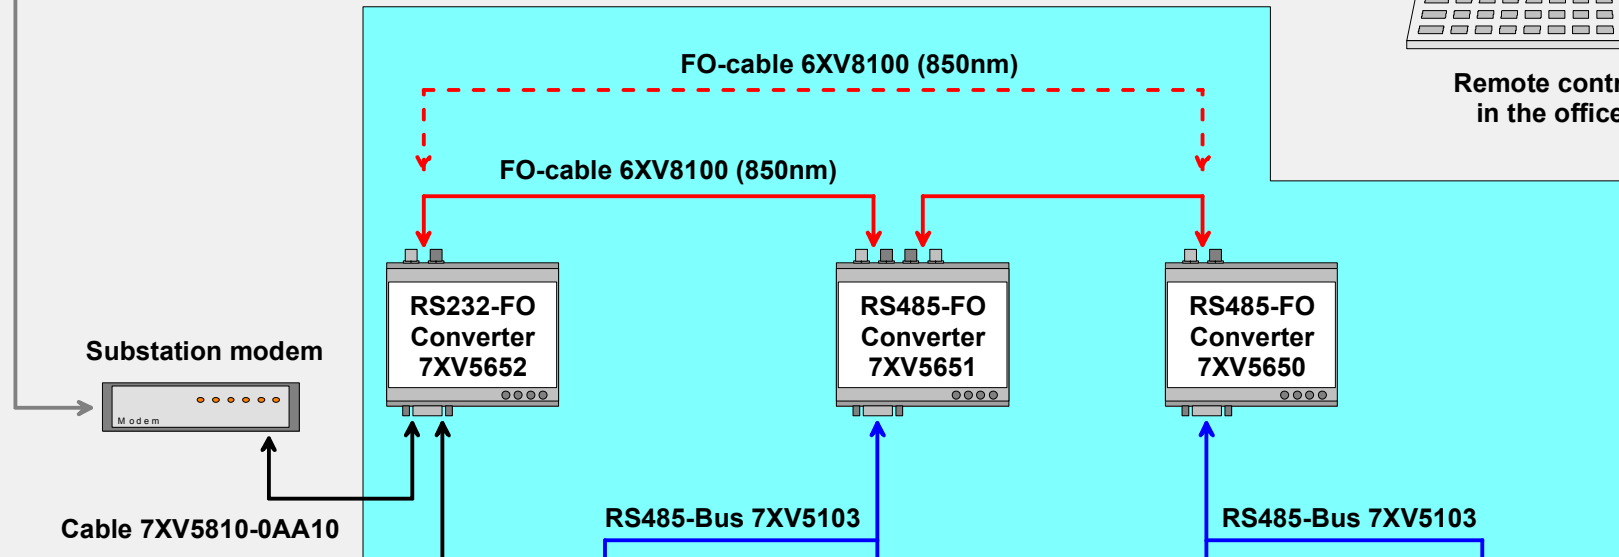

**Remote control SIPROTEC 4 devices via modem and RS485-Bus**

**Central control SIPROTEC 4 devices**