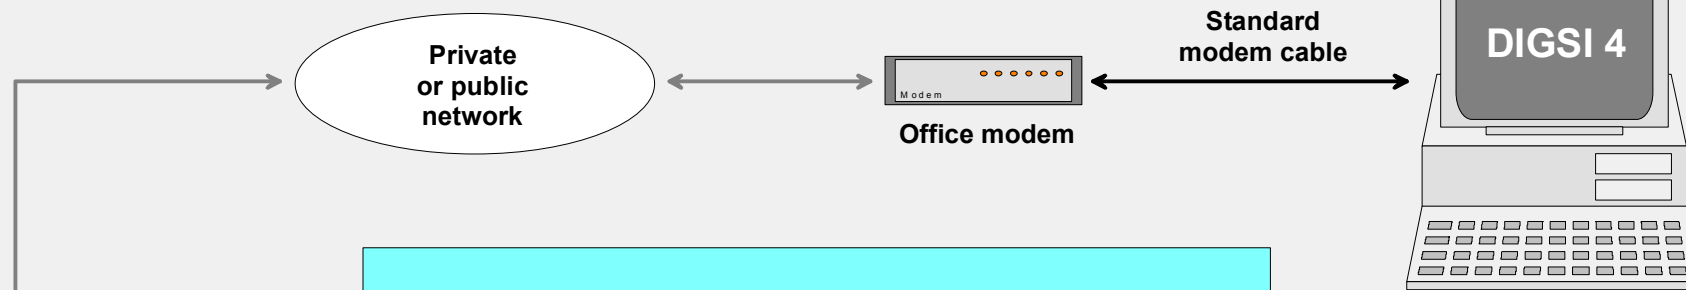

**Remote control SIPROTEC 4 devices via modem and RS485-Bus**

**Central control SIPROTEC 4 devices**