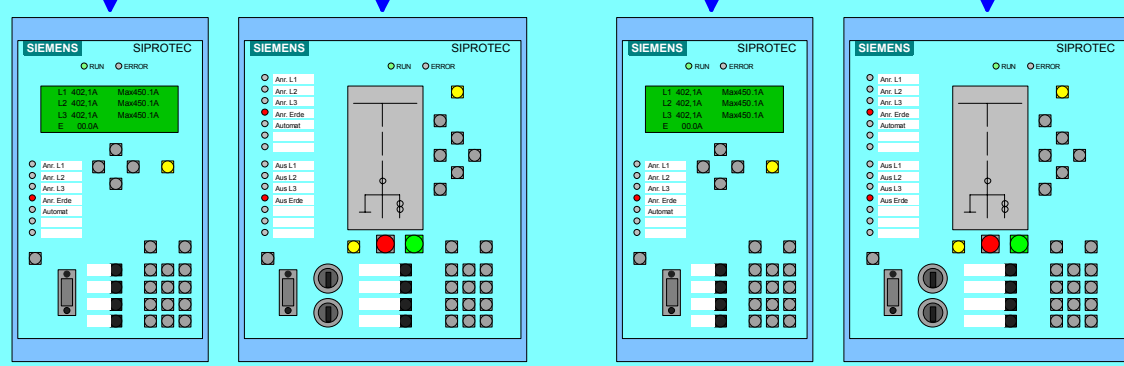

**Remote control SIPROTEC 4 devices via modem and RS485-Bus**

**Central control SIPROTEC 4 devices**