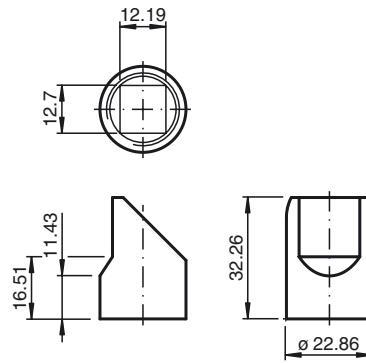

## Dimensions

### Model Number

**CPZ18RAW**

Deviation mirror

### Features

- Screw on right-angle adapter
- For nonpolarized retro-reflective and thru-beam modes

90° deviation mirror for series CP18 sensors

Closed version for photoelectric sensors