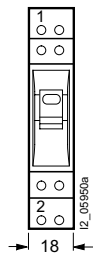

5TE7 111
5TE7 211