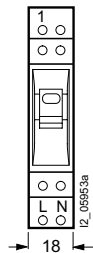

Modular Installation Devices, Mounting Depth 55 mm >N< Switches

5TE7 1 ... 5TE7 3 switches

Dimensional drawings

5TE7 1, 2, 3 switches

5TE7 101
5TE7 105