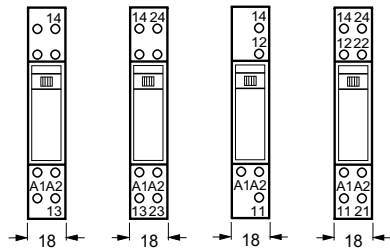

Modular Installation Devices, Mounting Depth 55 mm >N< Switching Devices

5TT3 0 switching relays

Dimensional drawings

5TT3 0 switching relays

5TT3 04.
5TT3 085

5TT3 05.

5TT3 06.

5TT3 07.
5TT3 080
5TT3 082