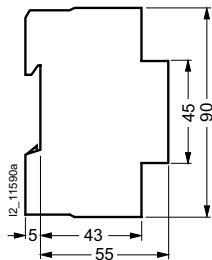

Modular Installation Devices, Mounting Depth 55 mm >N< Switching Devices

5TT3 0 switching relays

Dimensional drawings

5TT3 0 switching relays

5TT3 04.
5TT3 085

5TT3 05.

5TT3 06.

5TT3 07.
5TT3 080
5TT3 082